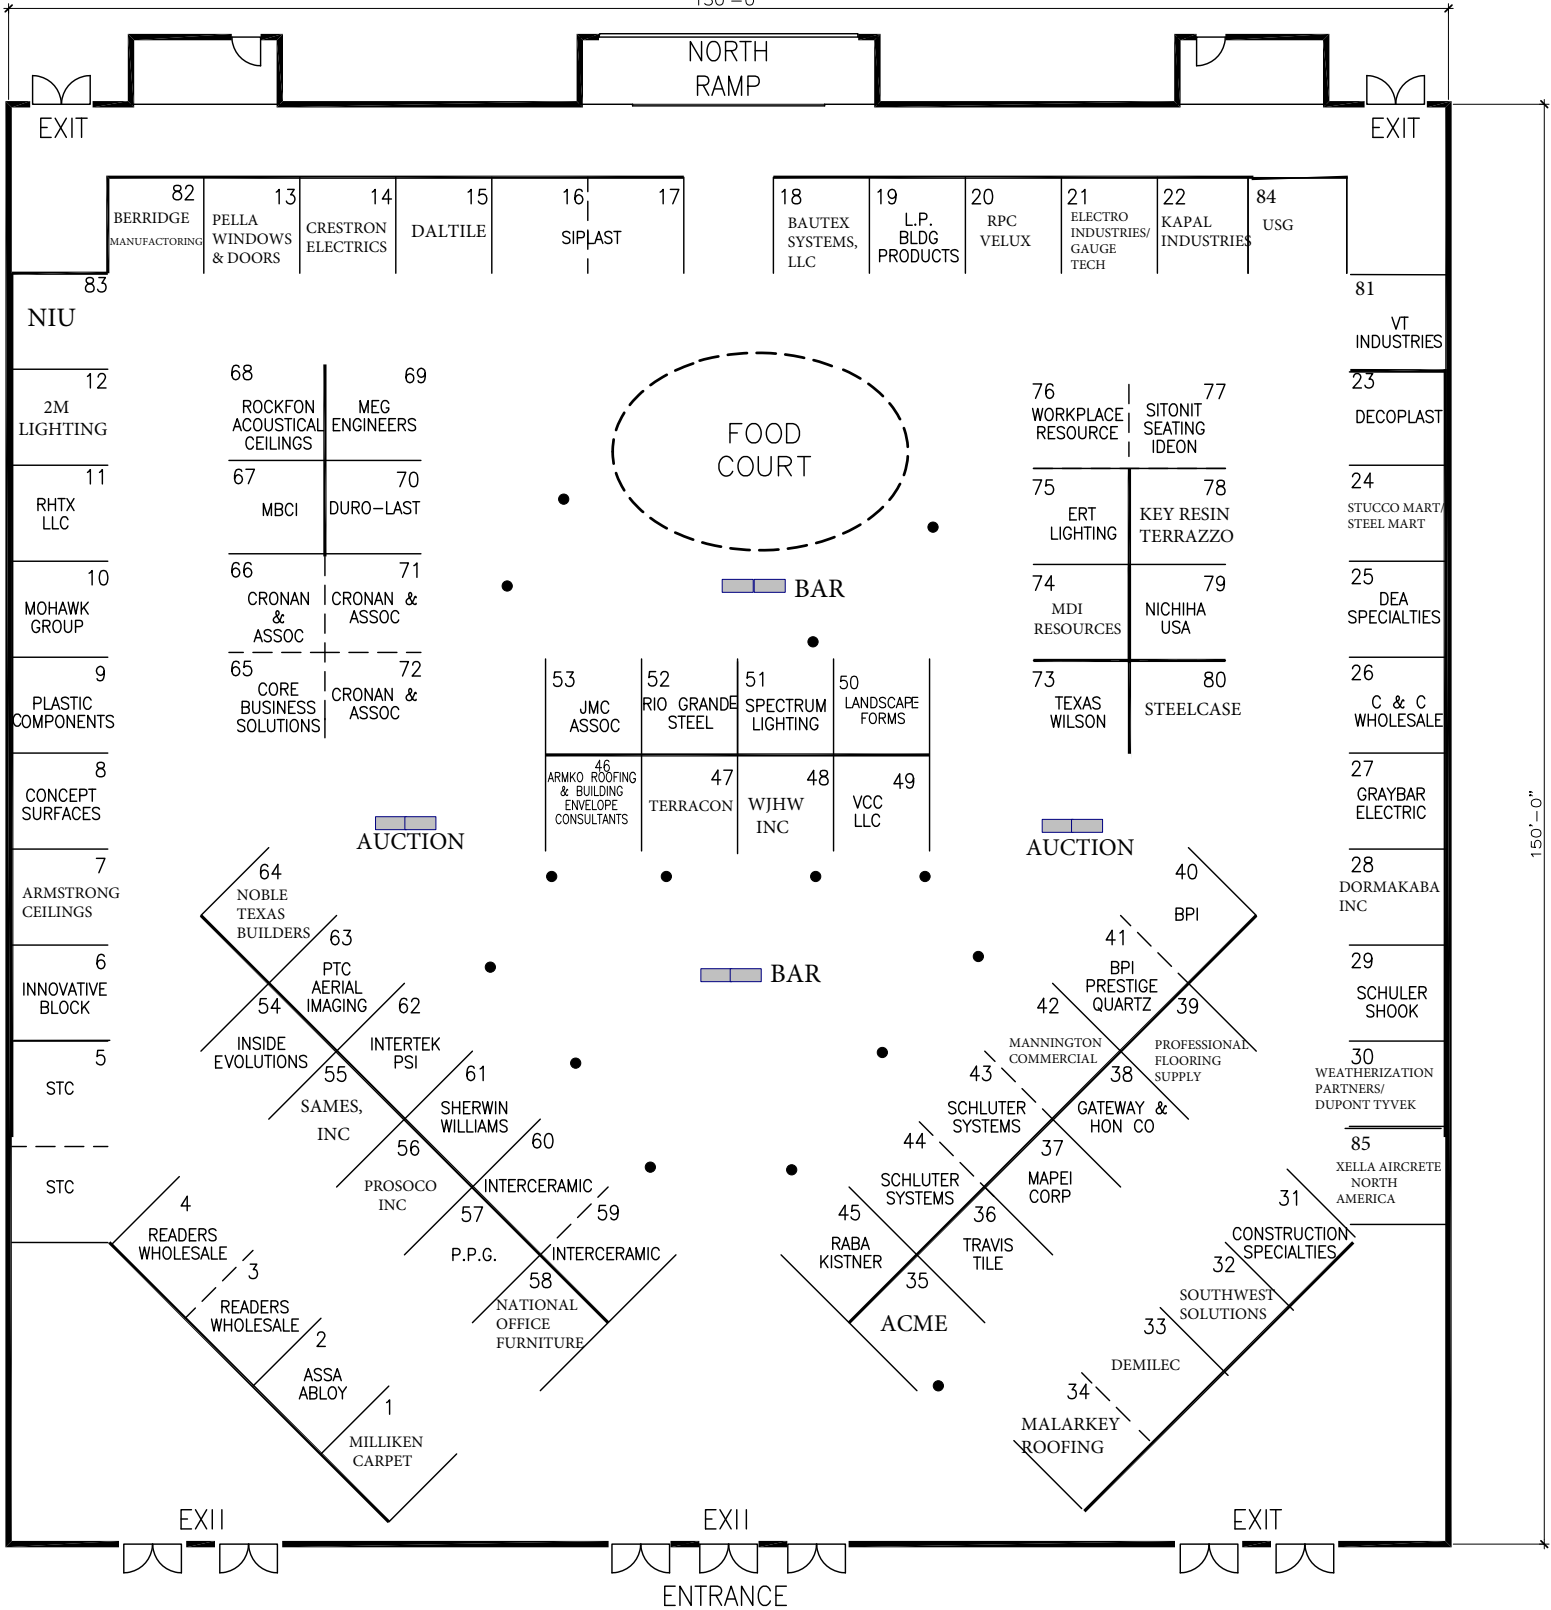

150'-0"

150'-0"

LEGEND	
	8' HIGH CURTAIN
	3' HIGH CURTAIN
	OPEN

2018 BCC SPI